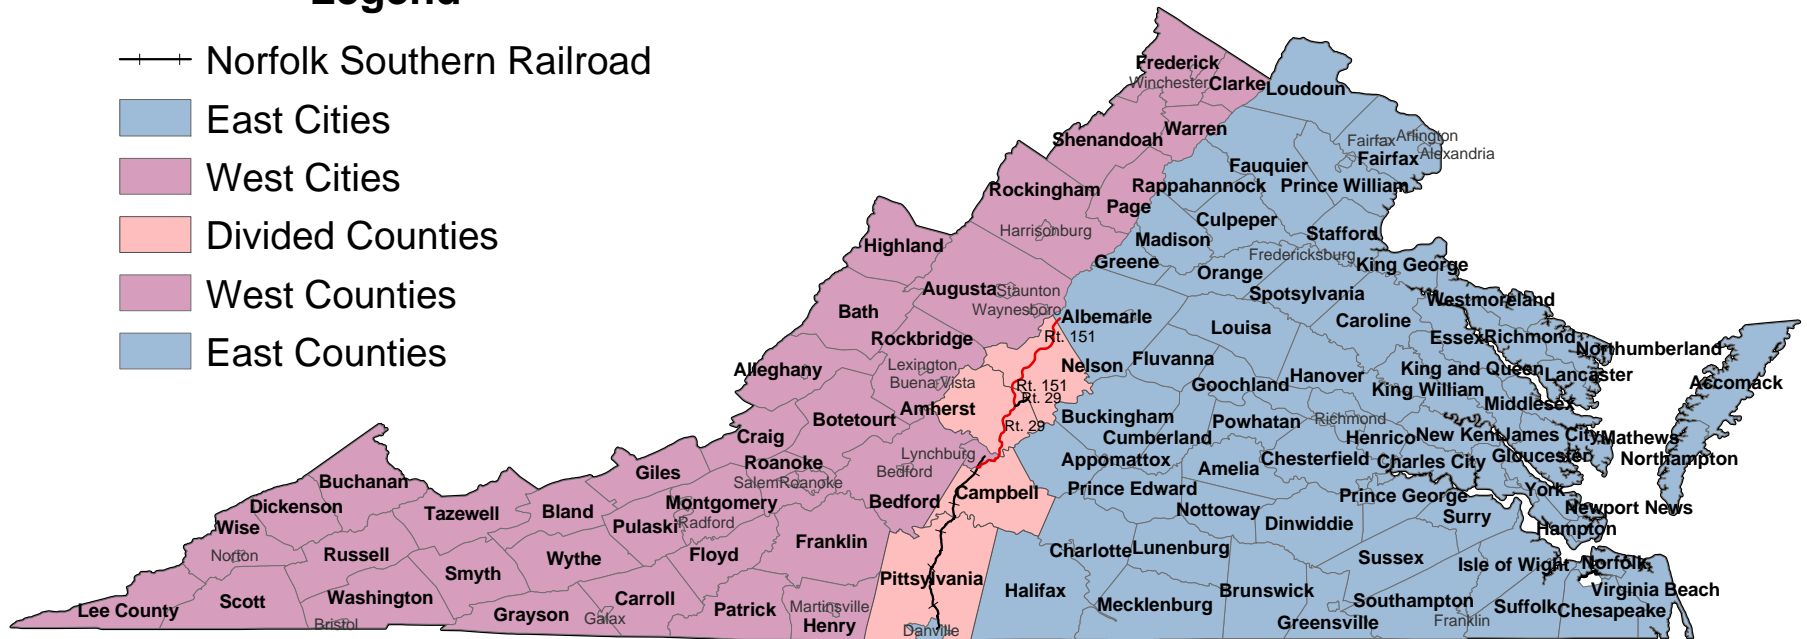

Big Game Contest Region Boundaries

Legend

-  Norfolk Southern Railroad
-  East Cities
-  West Cities
-  Divided Counties
-  West Counties
-  East Counties

The boundary lines in the divided counties are as follow:
 Nelson - Rt. 151, Amherst - Rt. 29, Cambell - Norfolk Southern Railroad, Pittsylvania - Norfolk Southern Railroad